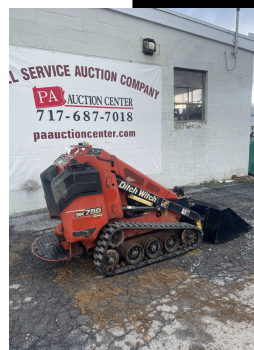

Block # 6 8:00 am (Wood & Metal Working Inside) Cataloged section inside with online bidding available

TERMS AND CONDITIONS All items are sold as is and all sales are final. No returns or chargebacks accepted. PA Auction Center charges a 5% Buyers Premium (capped at $500.00 per item) for on-site bidders. An additional 2% fees apply if bidding online. We accept payments by PA check, cash, or wire transfer by the following business day. Additional 3% fee for credit card payments. Pennsylvania 6% sales tax applies to all taxable items sold unless you have a sales tax-exempt form on file. All items need to be picked up within 3 business days. Lifts on-site to help load heavier items. Titled Vehicles. All titled vehicles will need to have the title transferred & good insurance prior to being driven off our lot unless you are a dealer. Note: This is only if the vehicle is being driven, hauling is ok.